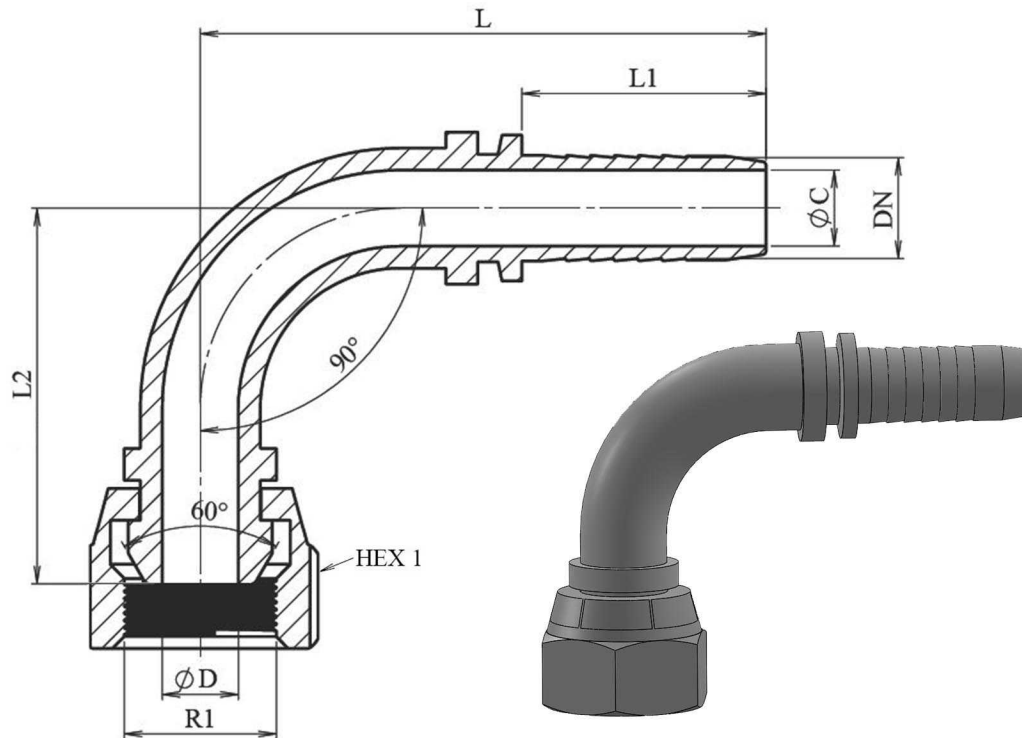

BSP Swivel female 60° cone (90° Elbow)

Stainless Steel AISI 316-L

1/1

Part n°	DN	R1	L	L1	L2	HEX 1	ØC	ØD
841070203	3/16"	1/8" BSP	47	24	28	14	3	3
841070204	1/4"	1/8" BSP	47	24	28	14	4	3
841070403	3/16"	1/4" BSP	47	24	29	19	3	4
841070404	1/4"	1/4" BSP	56	28	30	19	4	4
841070405	5/16"	1/4" BSP	62	28	35	19	4	5
841070604	1/4"	3/8" BSP	56	28	31	22	4	4
841070605	5/16"	3/8" BSP	63	28	36	22	5,5	7
841070406	3/8"	1/4" BSP	62	28	35	19	4	7
841070606	3/8"	3/8" BSP	68	29,5	38	22	7	7
841070608	1/2"	3/8" BSP	73	30,5	40	22	9,5	9,5
841070804	1/4"	1/2" BSP	56	28	33	27	4	9,5
841070806	3/8"	1/2" BSP	68	29,5	40	27	7	7
841070808	1/2"	1/2" BSP	73	30,5	42	27	9,5	9,5
841071010	5/8"	5/8" BSP	82	34	51	30	12	12
841071208	1/2"	3/4" BSP	73	30,5	45	32	9,5	15
841071210	5/8"	3/4" BSP	84	34	53	32	12	15
841071212	3/4"	3/4" BSP	103	39	61	32	15	15
841071612	3/4"	1" BSP	103	39	65	41	15	19
841071616	1"	1" BSP	121	47	80	41	19	19
841072016	1"	1" 1/4 BSP	121	54,5	85	50	19	26
841072020	1" 1/4	1" 1/4 BSP	146	54,5	96	50	26	26
841072424	1" 1/2	1" 1/2 BSP	163	58	111	55	32	32
841073232	2"	2" BSP	211	72	130	70	44	44